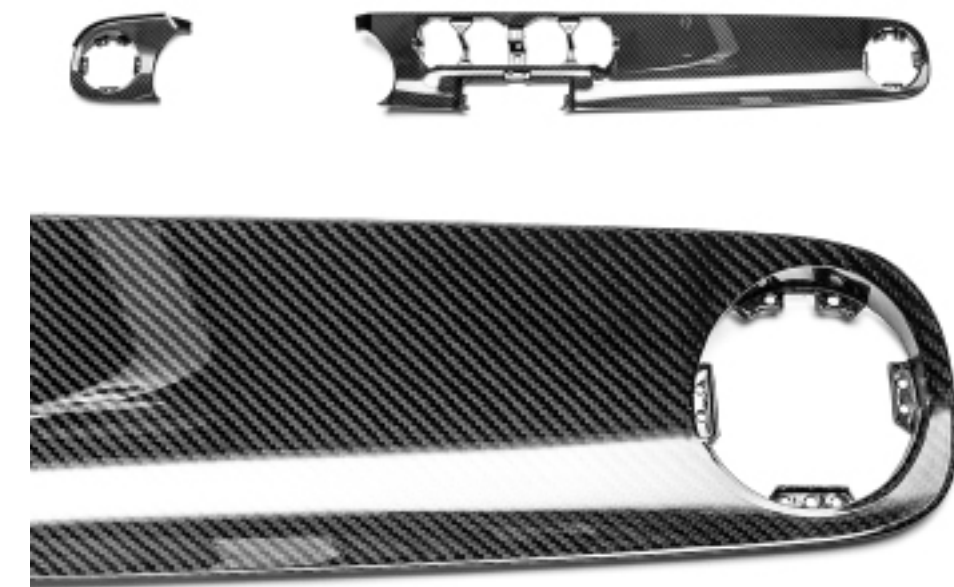

application-controlled

Interior.

The car's interior, made of top quality nappa leather, is the essence of style and handcraft.

brown upholstery for vehicles with a brown interior

Steering wheel

A perfectly shaped sporty steering wheel, trimmed with nappa leather, ensures a comfortable ride.

Extras & upgrading options.

Do you prefer a more sporty character? Modified leather and Alcantara® sport seats are available as an option.

brown upholstery for vehicles with a brown interior

Carbon steering wheel modification
reshaping, trimming with black leather, carbon inserts